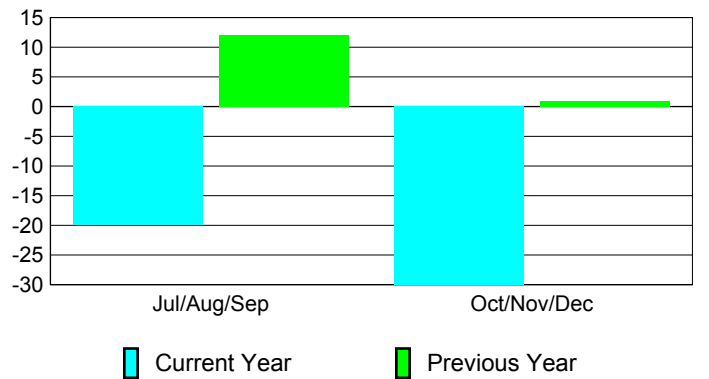

Comparison of Membership Gain/Loss

Current Year Compared to the Previous Year